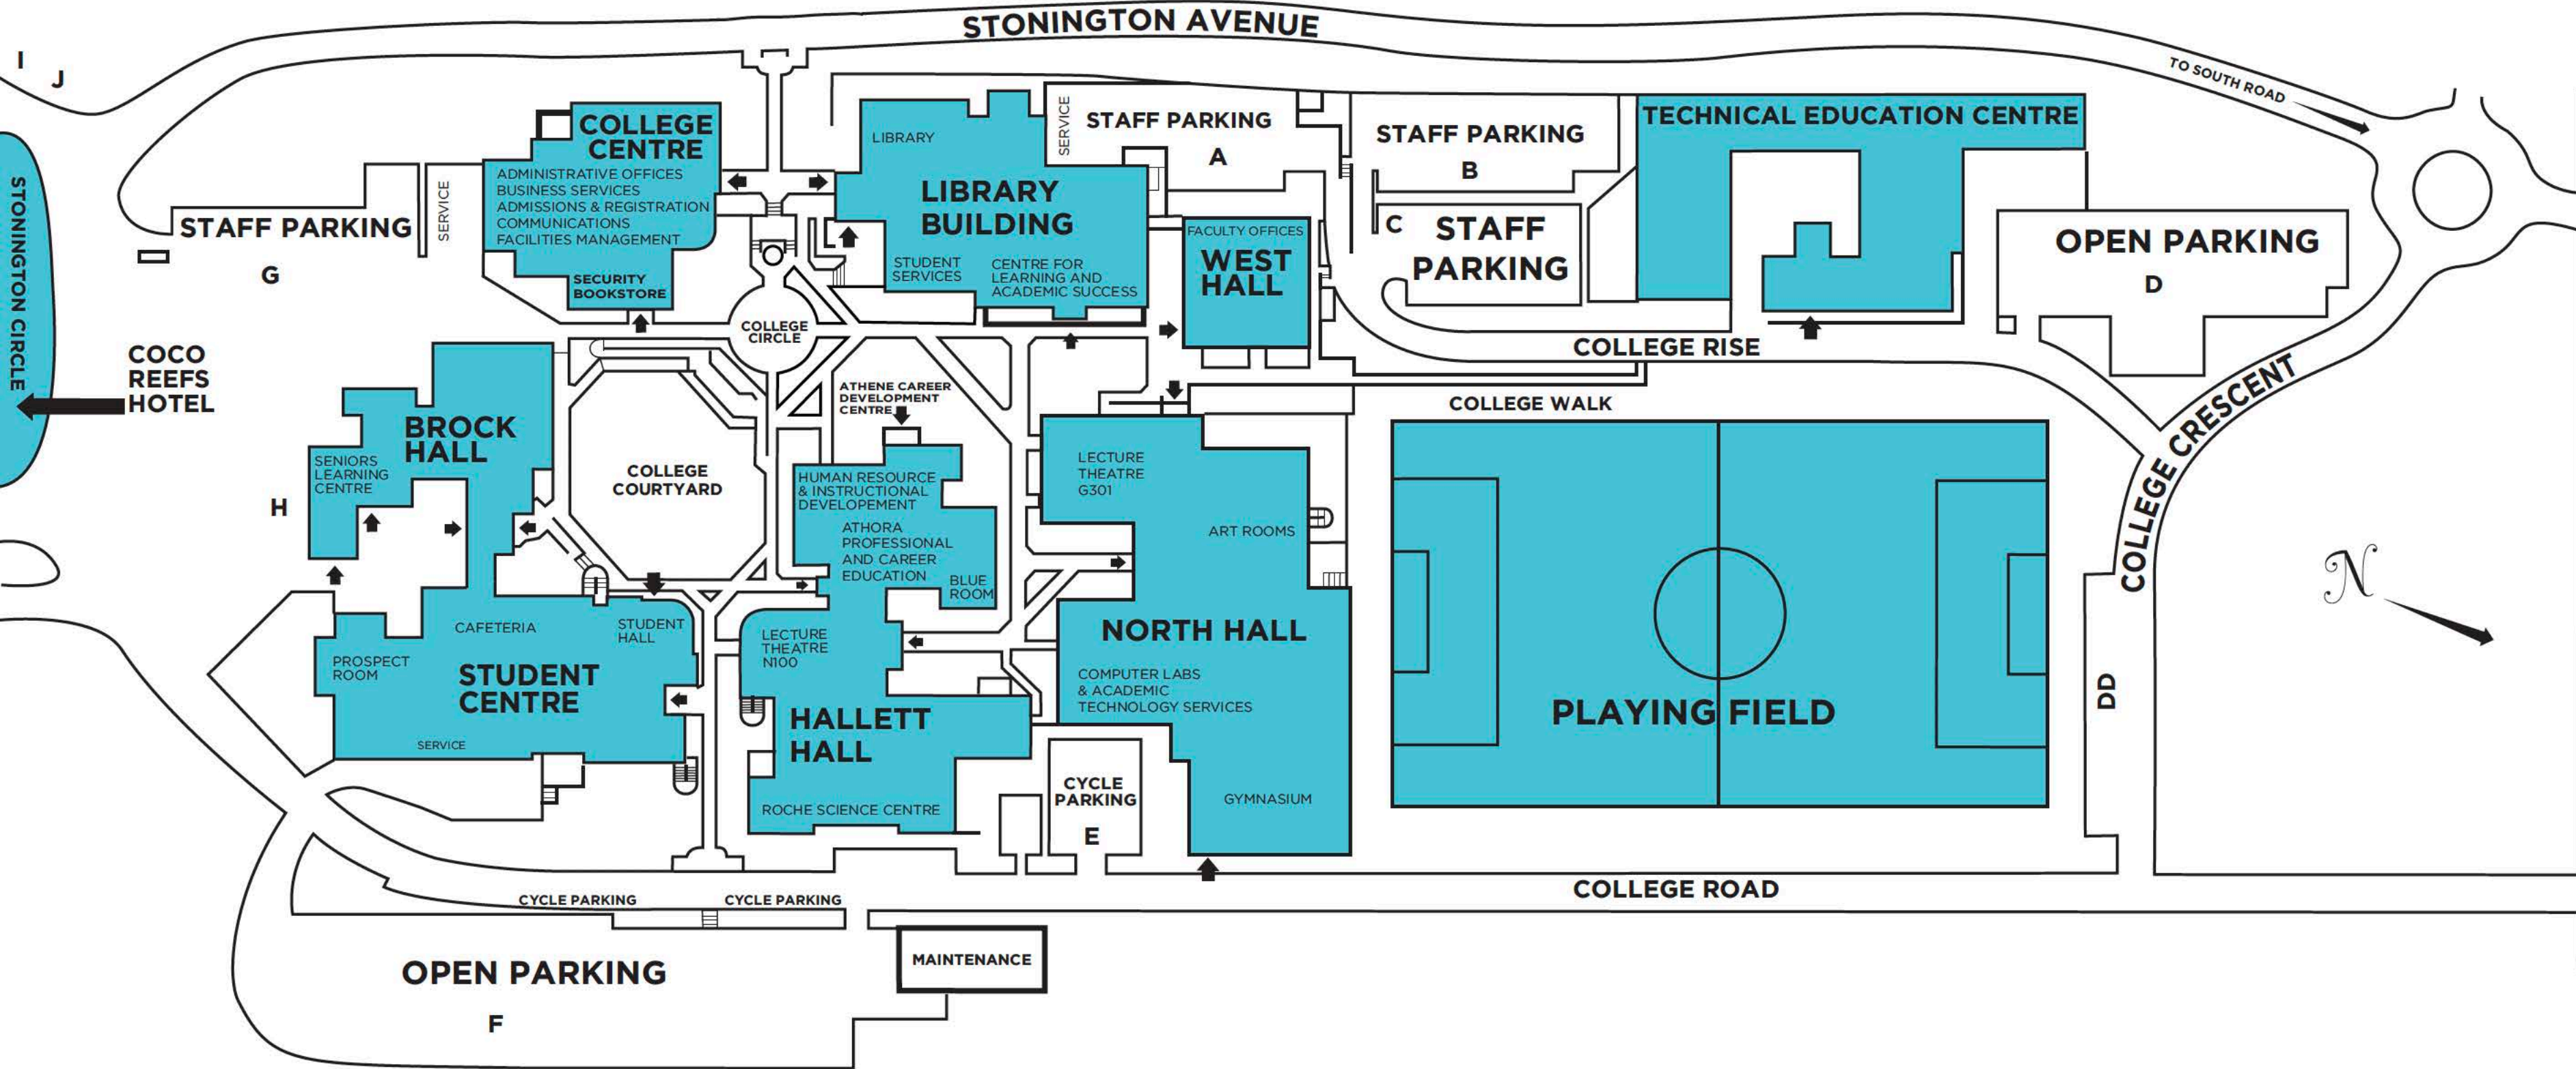

# BERMUDA COLLEGE CAMPUS MAP

## CLASS ROOMS

NORTH HALL -	Rooms beginning with Gymnasium	G
HALLET HALL -	Rooms beginning with Corange Science Centre	H
BROCK HALL -	Rooms beginning with Cafeteria	B
TECH HALL -	Rooms beginning with Tech Education Centre	T

## PARKING

A -	24 cars
B -	24 cars & 26 cycles
C -	18 cars
D -	28 cars & 26 cycles
DD -	20 cars
E -	Cycle Parking (Students - 20 cycles)
F -	85 cars
G -	34 cars & 48 cycles
H -	21 cars
I -	14 cycles
J -	40 cycles