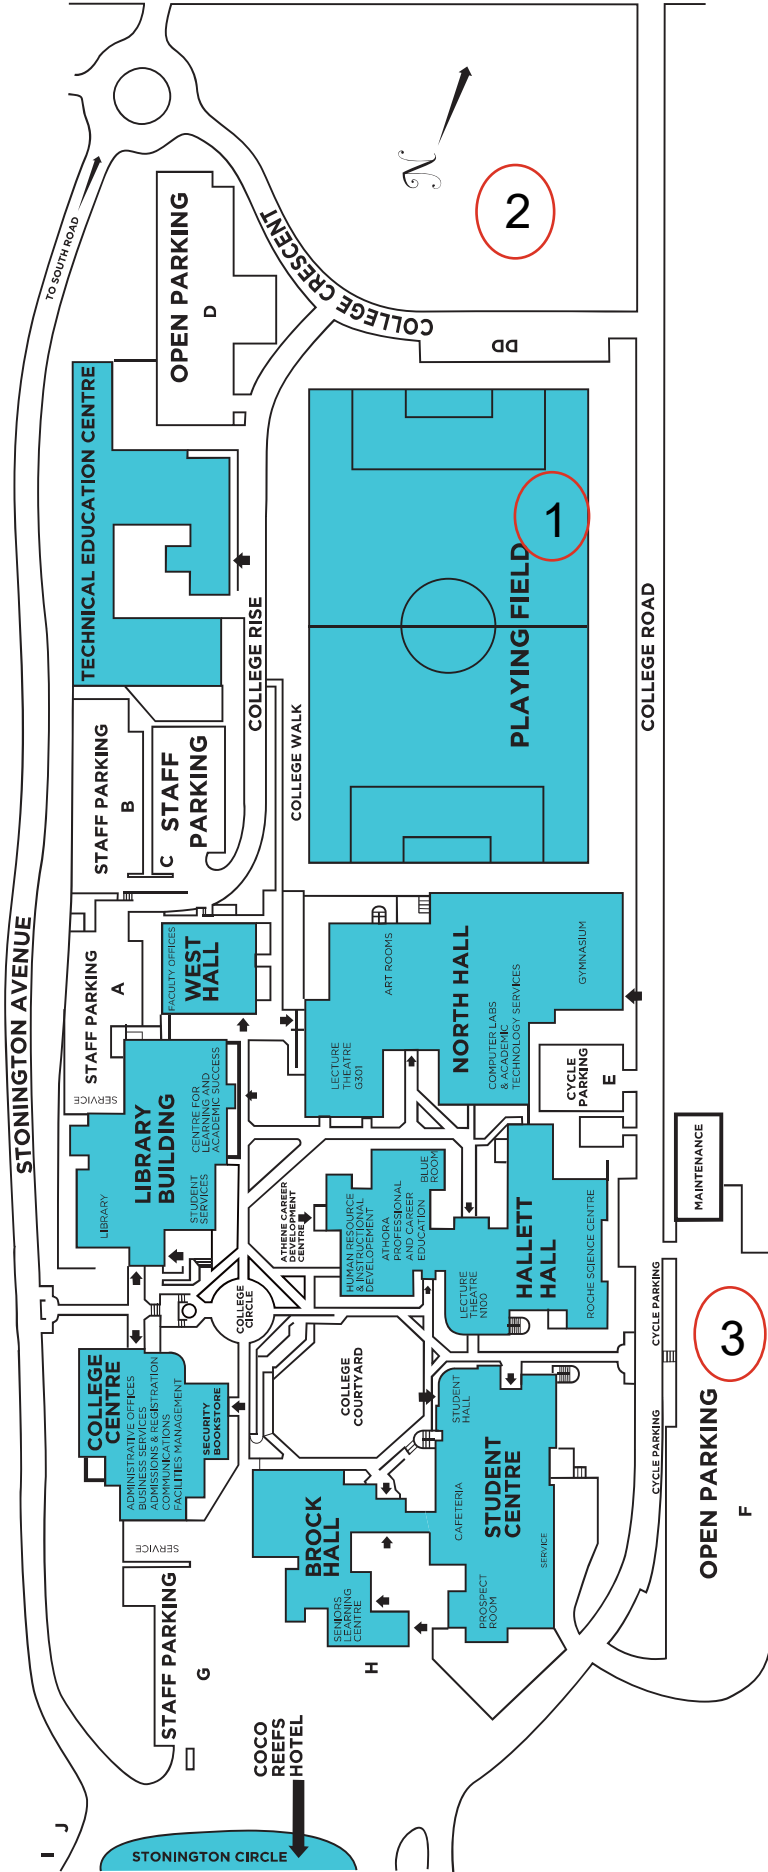

BERMUDA COLLEGE CAMPUS MAP

CLASS ROOMS

- NORTH HALL -** G
Rooms beginning with Gymnasium
- HALLET HALL -** H
Rooms beginning with Corange Science Centre
- BROCK HALL -** B
Rooms beginning with Cafeteria
- TECH HALL -** T
Rooms beginning with Tech Education Centre

PARKING

- A -** 24 cars
- B -** 24 cars & 26 cycles
- C -** 18 cars
- D -** 28 cars & 26 cycles
- DD -** 20 cars
- E -** Cycle Parking (Students - 20 cycles)
- F -** 85 cars
- G -** 34 cars & 48 cycles
- H -** 21 cars
- I -** 14 cycles
- J -** 40 cycles